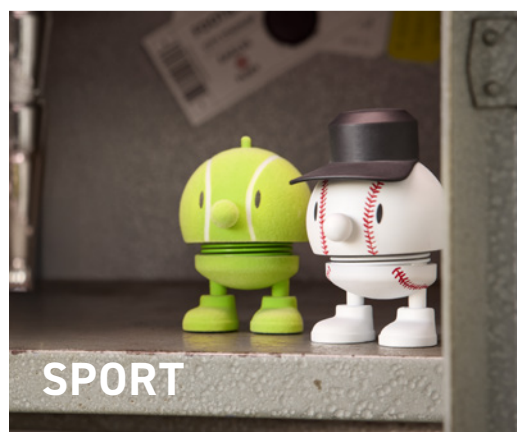

RAINBOW

SPORT