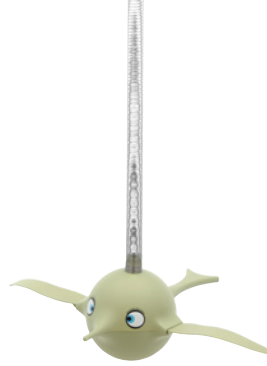

RUBY

OLIVE

SKY

Soft Collection / Birdie

Birdie

Birdie

Birdie

SMALL