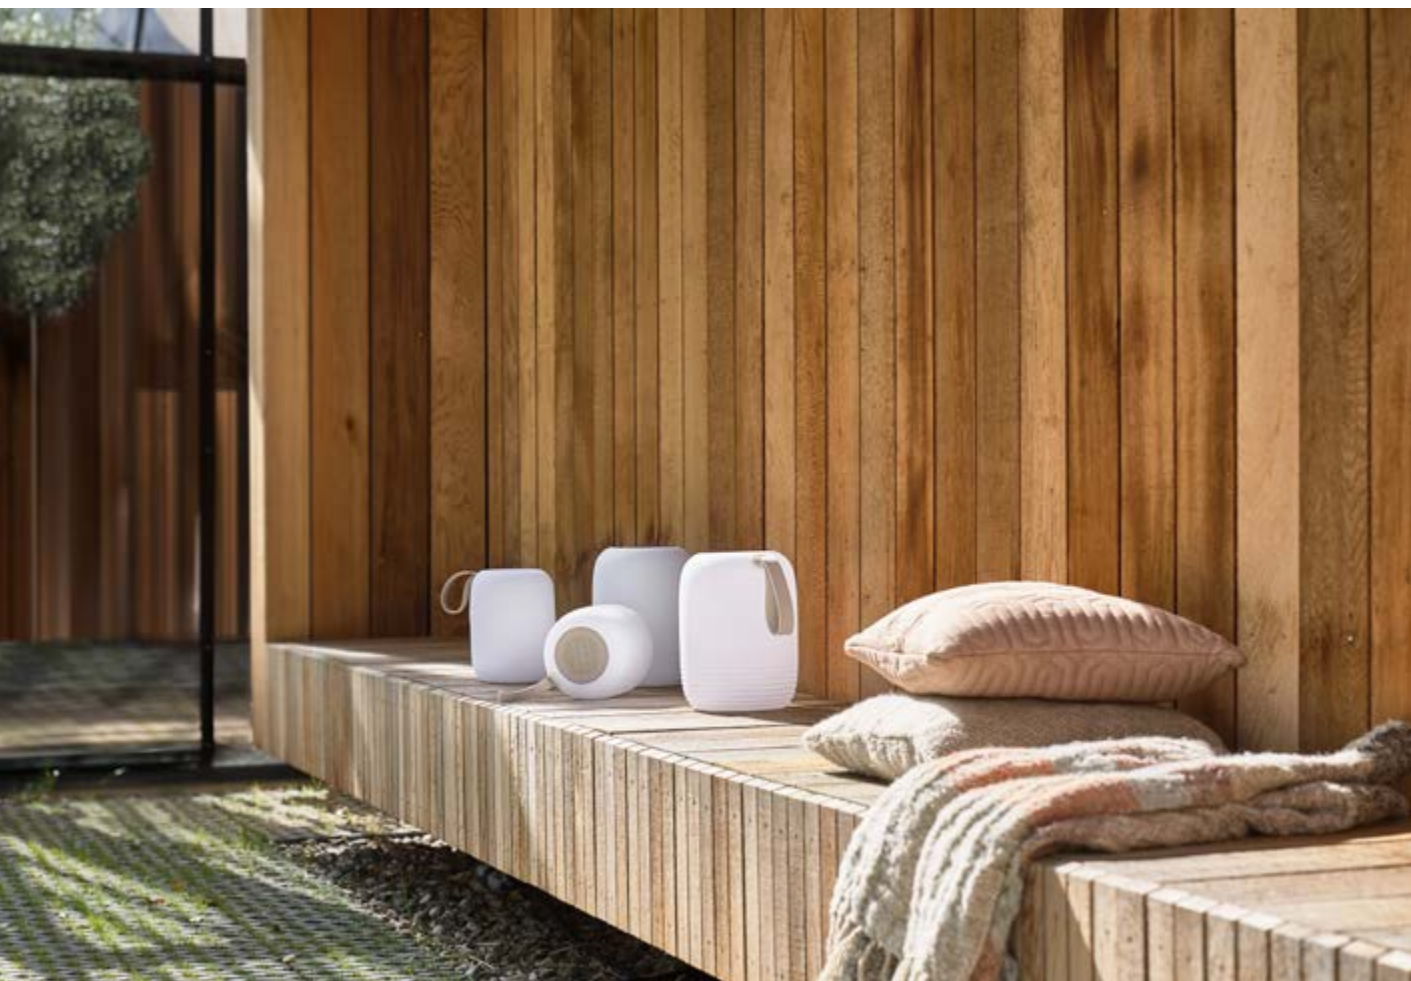

LED lamps

Late summer evenings ought to be enjoyed with wonderful music or a good audiobook.

LED lamps with speakers from the HAV series are perfect for that purpose.

Hav

Perfect for parties and cosy nights