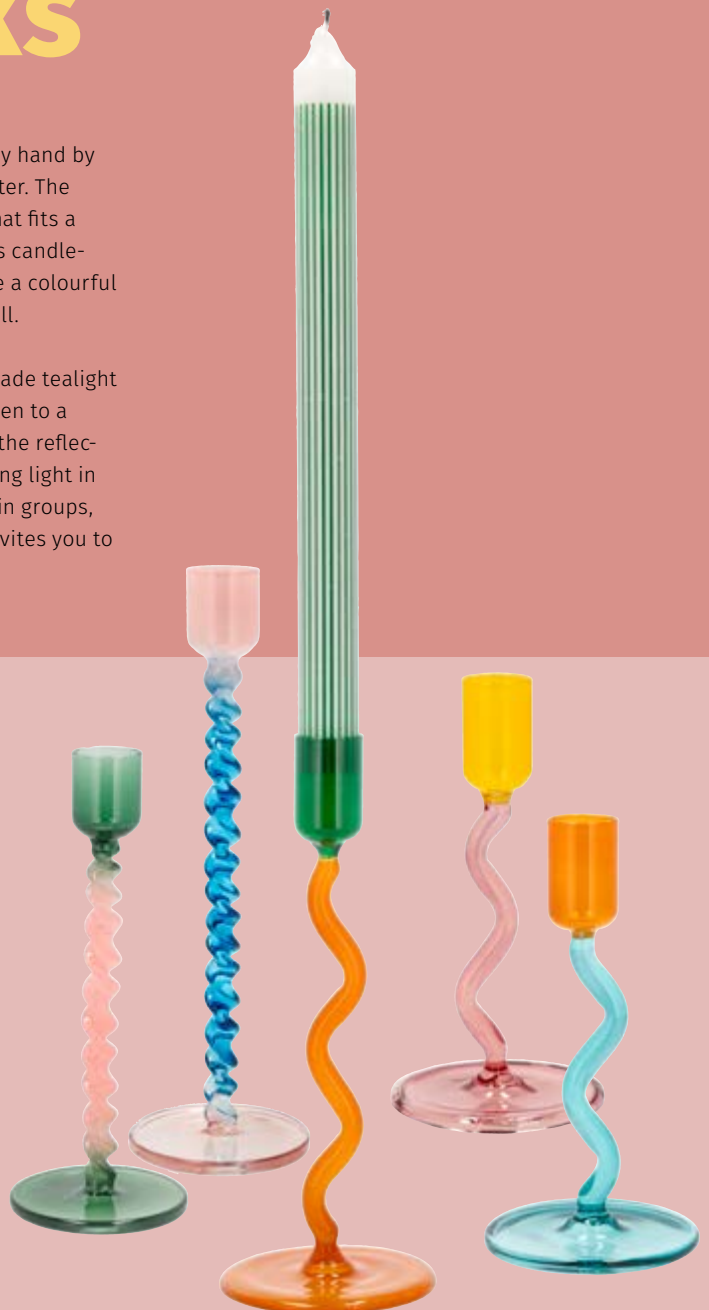

Handmade glass candlesticks

The colourful glass candlesticks from Villa Styles are crafted by hand by skilled artisans, giving each candlestick its own unique character. The candlesticks have a base, a spiral shaped stem and a holder that fits a crowntop candle with a 2.2 cm diameter. Combine several glass candlesticks from Villa Styles in various heights and colours to create a colourful centrepiece display on the dining table, sideboard or windowsill.

The candle holders can also be combined with the new handmade tealight holders in familiar Villa Styles colours ranging from a deep green to a soothing blue, warm amber and soft pink. The light plays with the reflection through the coloured glass, spreading a vibrant and dancing light in the room. By arranging the candlesticks both individually and in groups, you can create your own personalised lighting universe that invites you to cosiness and relaxation.