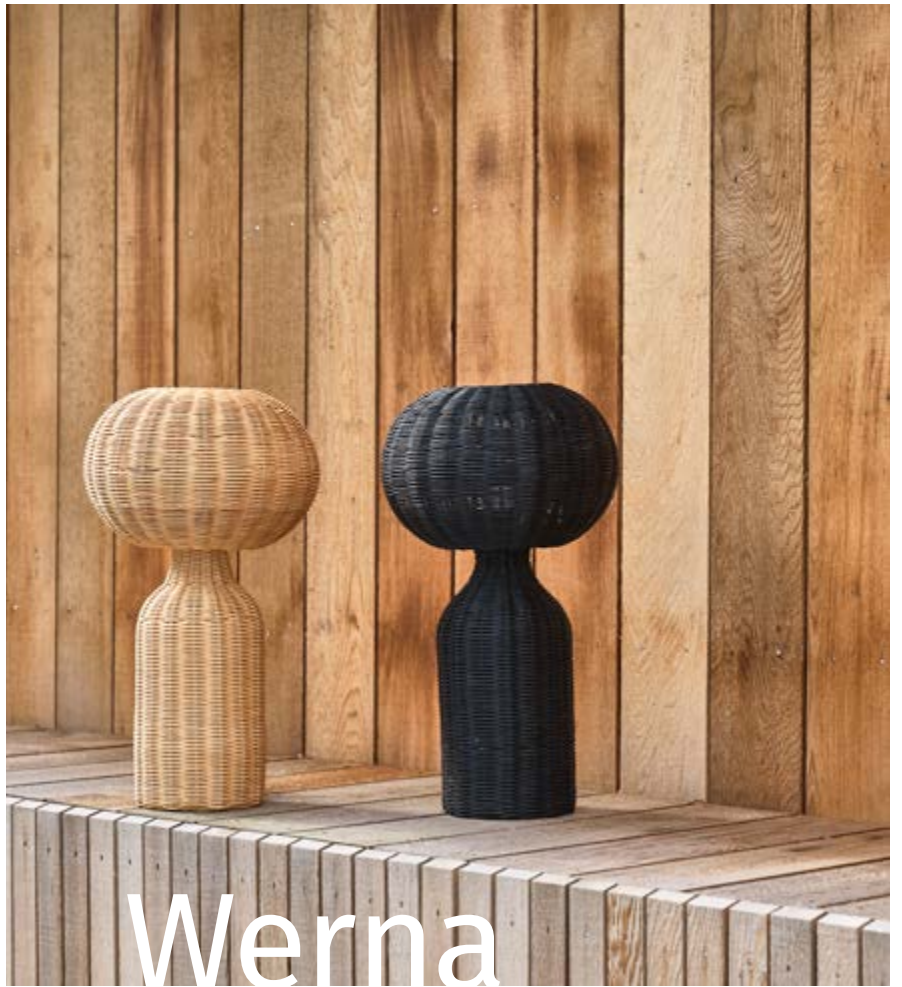

A beautiful statement

These gorgeous rattan lamps are the perfect match for any cool, Scandinavian decor with their beautiful, soft and warm light. The large floor model even features a dual light source with light bulbs situated at both the top and bottom of the base – a beautiful, sculptural element for the Nordic home.