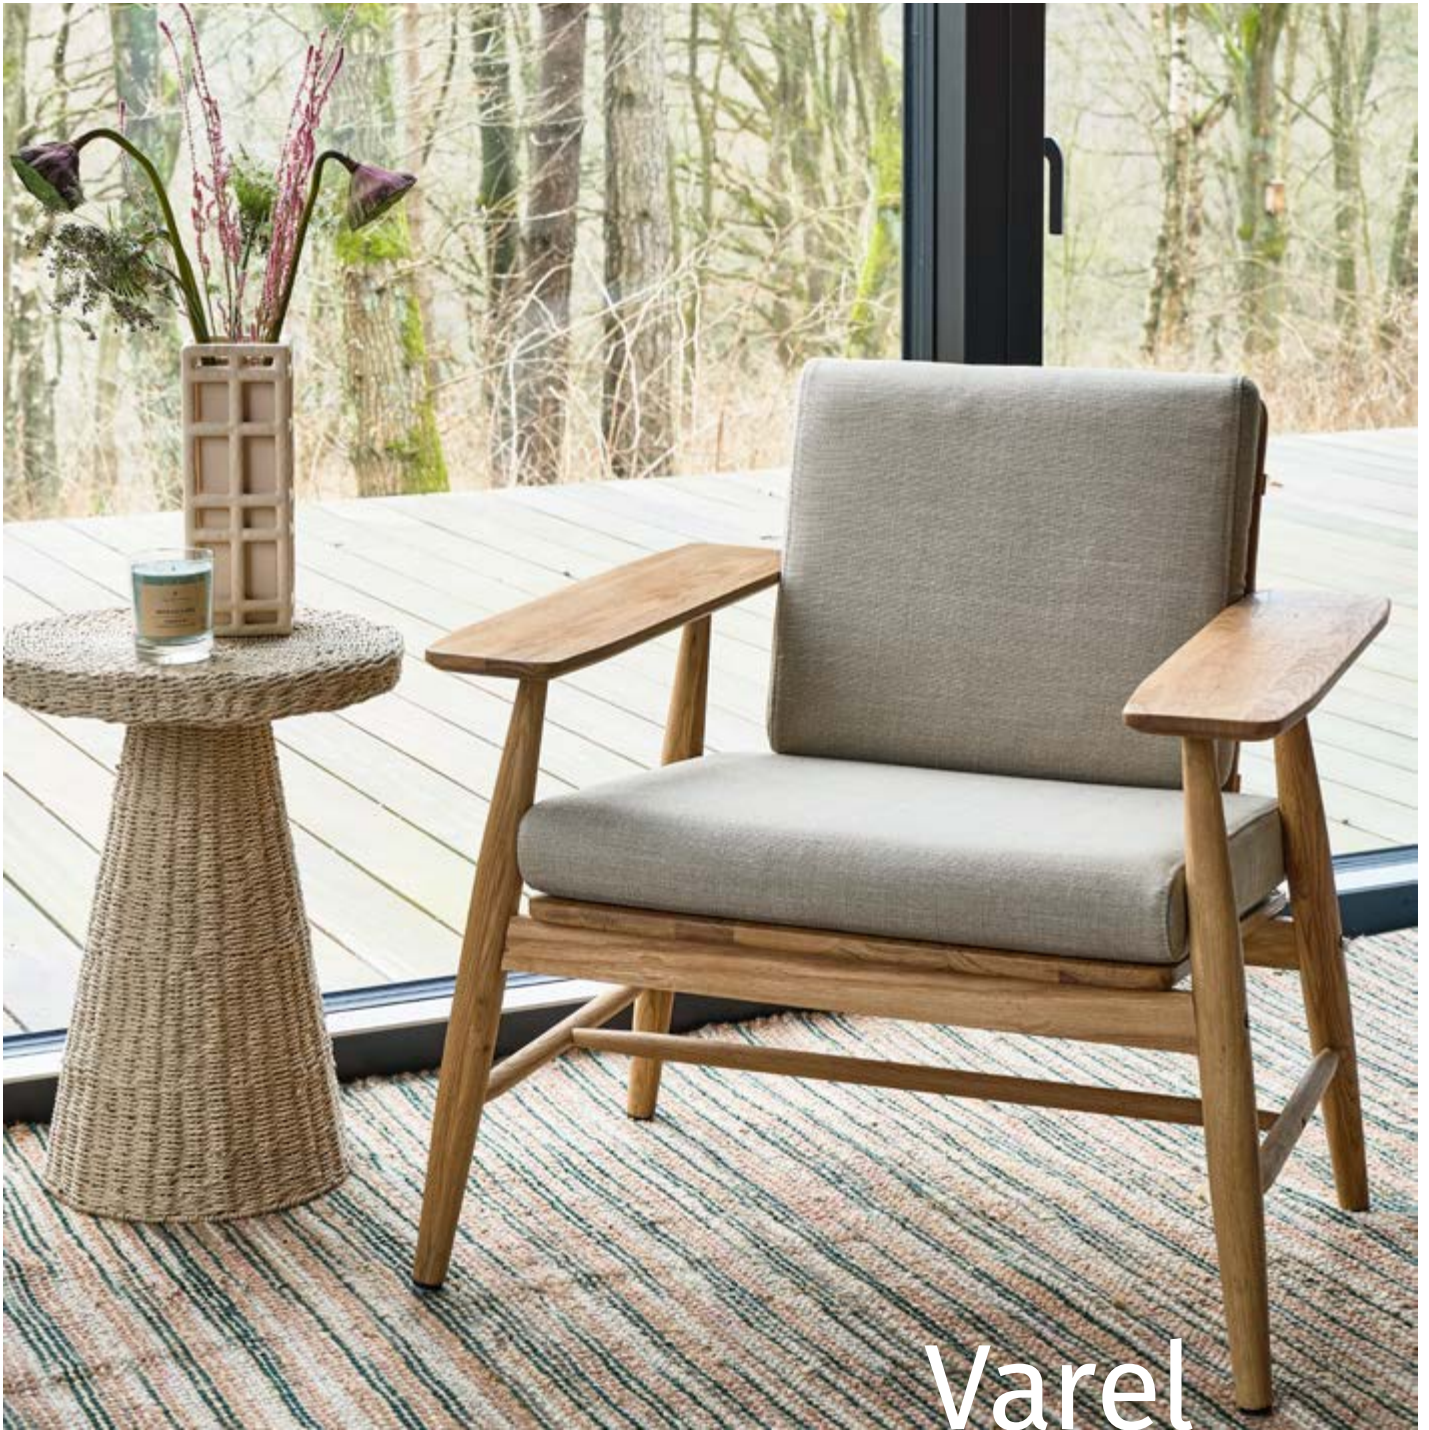

Beautiful natural materials

Paper is a key material in the VAREL series, which consists of a decorative vase and a side table. The series elements are inspired by the Scandinavian design style. The sculptural VAREL side table with a cone-shaped base makes a decorative addition anywhere in the home, and is ideal as a side table next to an armchair or as a bedside table in the bedroom. The product is made from FSC™-certified paper and other controlled material (FSC-C166612).

The VEM series features two rugs and a pouffe. The pouffe is made of 60% jute and 40% cotton, and is filled with polystyrene balls. It is handwoven, meaning that no two are exactly the same. The green, natural and pink colours create a pretty pattern. Get comfortable in your favourite chair with your feet resting on this wonderful pouffe. With OEKO-TEX® STANDARD 100 certification.