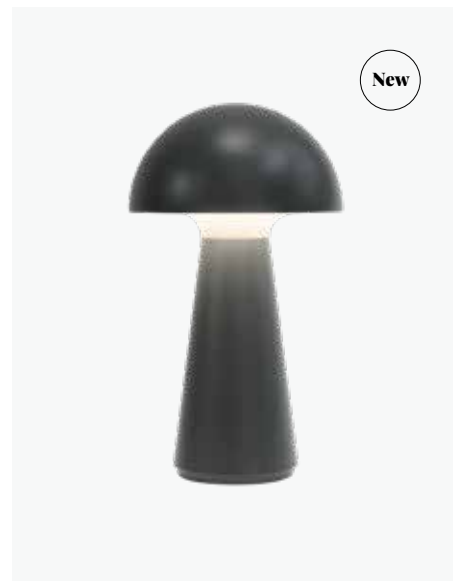

38511 SAM
LEDS 1
LED COLOUR Warm White
COLOUR Dark Gray
DIMENSIONS Ø16xH28cm
TECH./INFO USB-A to USB micro/Rechargeable
PACKING 4