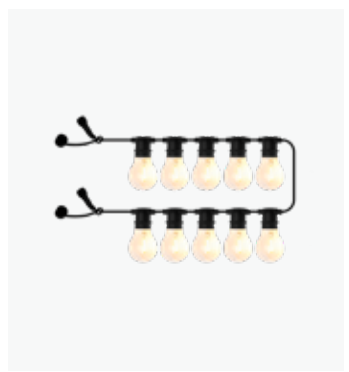

69510 TOBIAS SUPPLEMENT SET
LEDS 10
LED COLOUR Warm White
BULB COLOUR Clear
BULB SIZE 7x5,5cm
BULB SPACING 45cm
DIMENSIONS 4,5m
PACKING 6