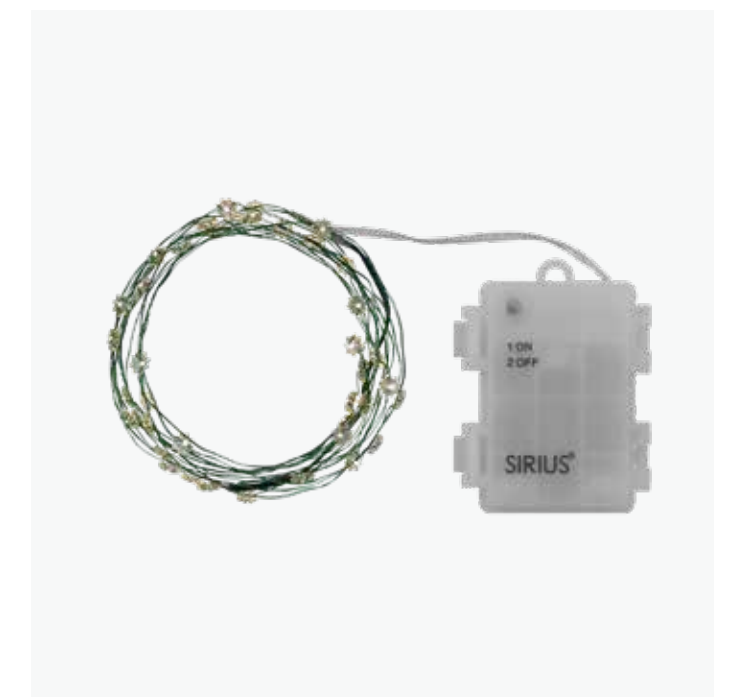

30837 SILKE

LEDS 40
LED COLOUR Warm White
LED SHAPE Flower
LED SPACING 10cm

WIRE Green
DIMENSIONS 3,9m
TECH./INFO 3xAA/IP44
PACKING 10