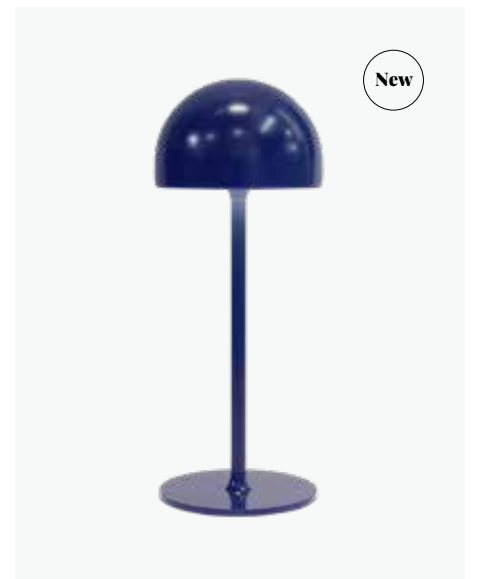

38610 TIM
LEDS 1
LED COLOUR Warm White
COLOUR Dark Blue
DIMENSIONS Ø11,5xH30cm
TECH./INFO USB-A to USB-C/Rechargeable
PACKING 4