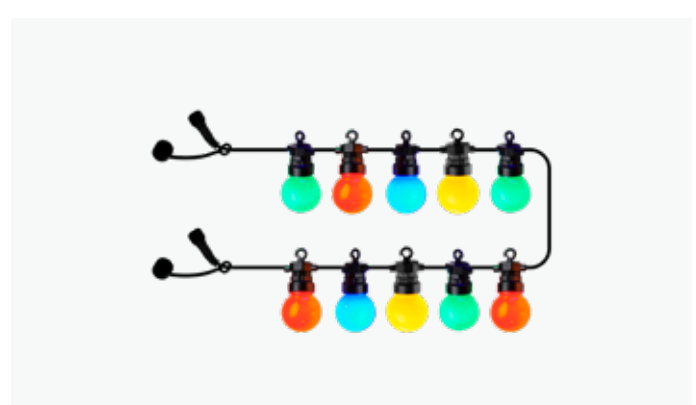

69625 LUCAS SUPPLEMENT SET
LEDS 10
LED COLOUR Warm White
BULB COLOUR Multi
BULB SIZE 4,5x4,5cm
BULB SPACING 30cm
DIMENSIONS 3m
PACKING 6

NOTE only start sets come with lead wire