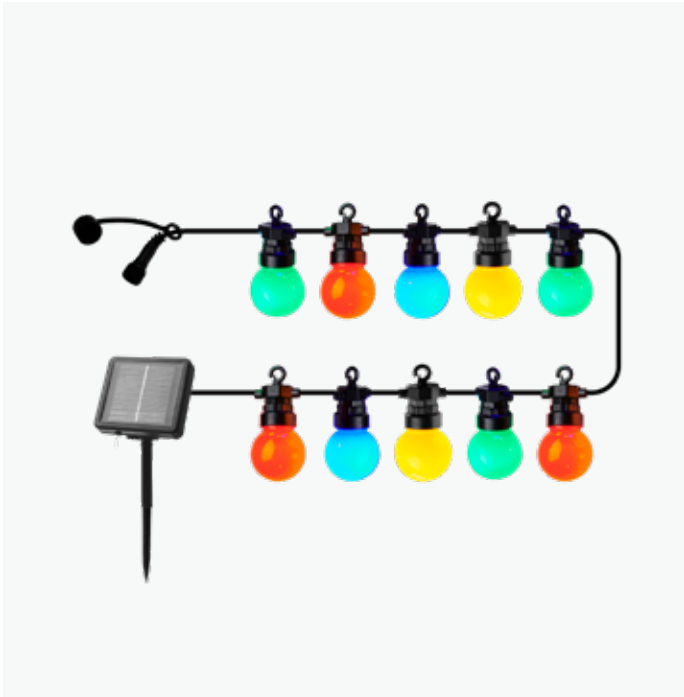

69621 LUCAS SOLAR START SET

LEDS	10	BULB SPACING	30cm
LED COLOUR	Warm White	DIMENSIONS	3m
BULB COLOUR	Multi	TECH./INFO	Solar/Repl. Battery/IP44
BULB SIZE	4,5x4,5cm	PACKING	6