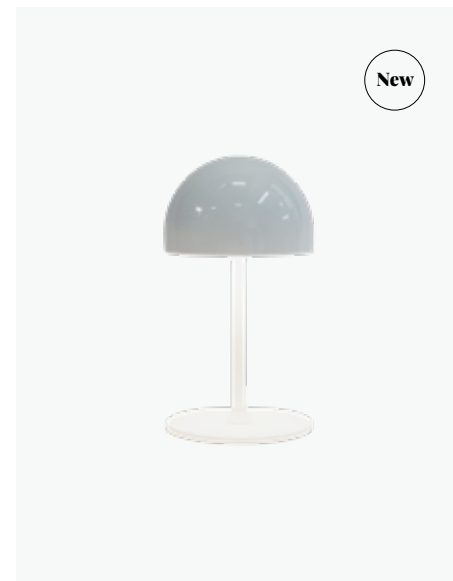

New

Tim

Tim is a modern table lamp produced in the finest metal quality and finished with a beautiful shiny lacquer. Tim is rechargeable, and therefore perfect for a cozy evening in or out in the garden without the hassle of a wire. The lamp has 3 luminosity options to choose between, ideal to complement any mood. Tim is IP44 protected, but make sure to take it back inside with you so it can remain away from water.