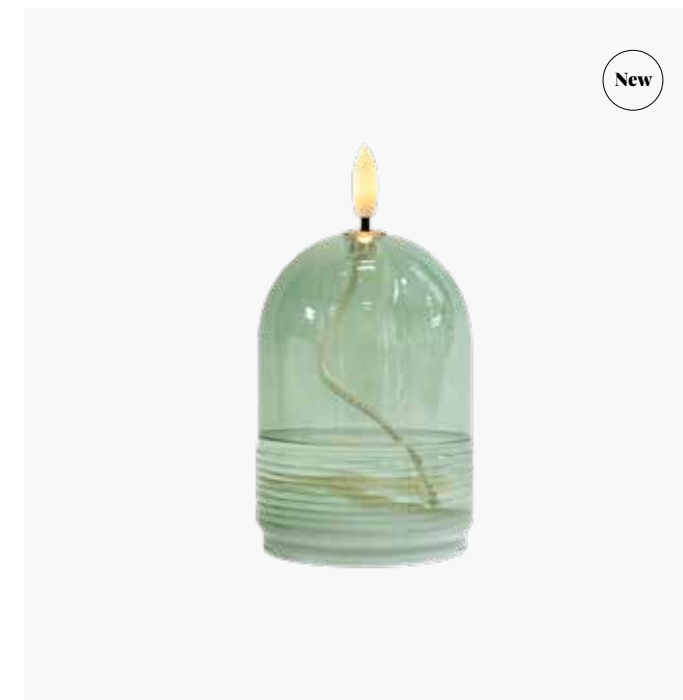

New

39406 DEA RECHARGEABLE

LEDS	1	DIMENSIONS	Ø8xH11cm
COLOUR	Green	TECH./INFO	Rechargeable
CORD	Beige	PACKING	6