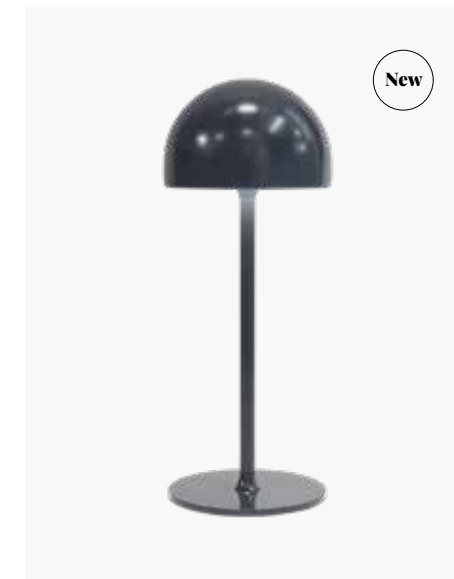

38605 TIM
LEDS 1
LED COLOUR Warm White
COLOUR Dark Gray
DIMENSIONS Ø11,5xH30cm
TECH./INFO USB-A to USB-C/Rechargeable
PACKING 4