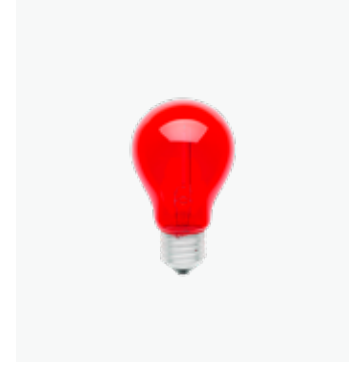

69521 TOBIAS SPAREBULB
LED 1
COLOUR Clear
PACKING 1

69522 TOBIAS SPAREBULB
LED 1
COLOUR Blue
PACKING 1

69523 TOBIAS SPAREBULB
LED 1
COLOUR Yellow
PACKING 1

69524 TOBIAS SPAREBULB
LED 1
COLOUR Green
PACKING 1