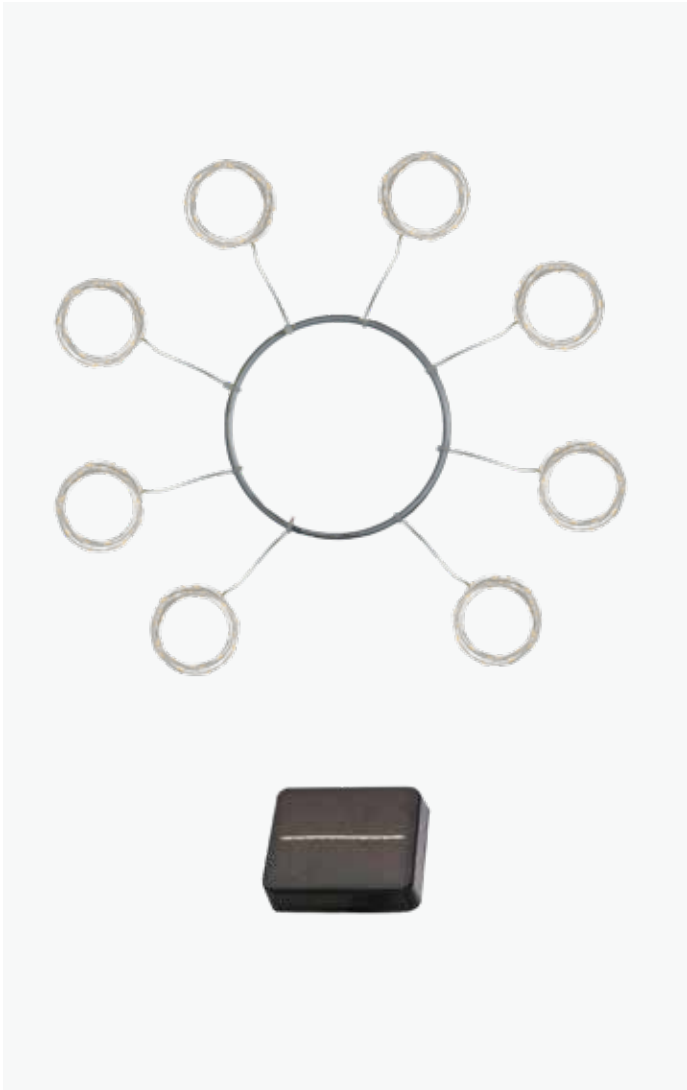

Knirke

Light up your summer evenings around the garden table with Knirke Solar Parasol. Install the copper wire on the arms of the parasol and use the clip on the back of the solar panel to attach it to the parasol top. Leave it to soak up the sun throughout the day and enjoy a starry ceiling in the evening.