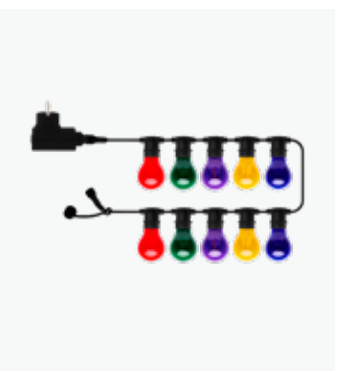

69515 TOBIAS START SET
LEDS 10
LED COLOUR Warm White
BULB COLOUR Multi
BULB SIZE 7x5,5cm
BULB SPACING 45cm
DIMENSIONS 4,5m
TECH./INFO 24W/36V/IP44
PACKING 6