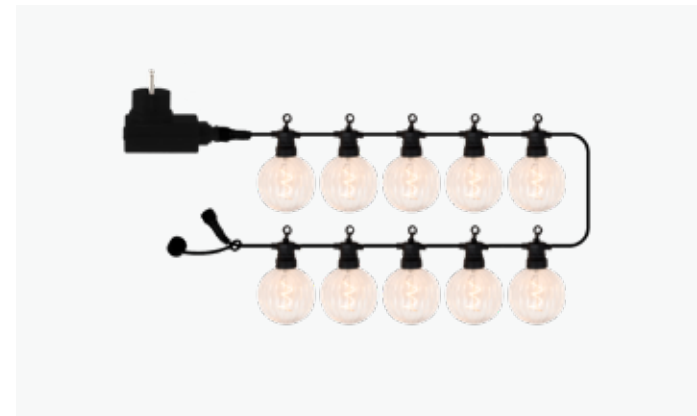

69625 LUCAS SUPPLEMENT SET
LEDS 10
LED COLOUR Warm White
BULB COLOUR Multi
BULB SIZE 4,5x4,5cm
BULB SPACING 30cm
DIMENSIONS 3m
PACKING 6

NOTE only start sets come with lead wire

Luke

Choose between the classic vintage Luke or spice things up with colourful bulbs. The LEDs are multicoloured and shine through the clear bulbs, to add an original festive touch. You can extend Luke to a maximum of 30 bulbs, including the start set.