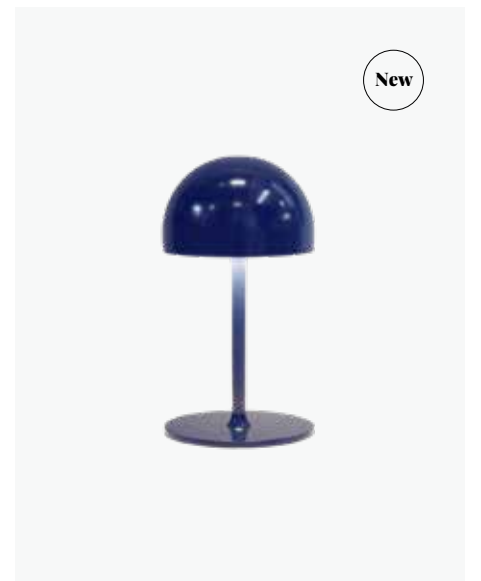

38627 TIM
LEDS 1
LED COLOUR Warm White
COLOUR Dark Blue
DIMENSIONS Ø11,5xH22cm
TECH./INFO USB-A to USB-C/Rechargeable
PACKING 4