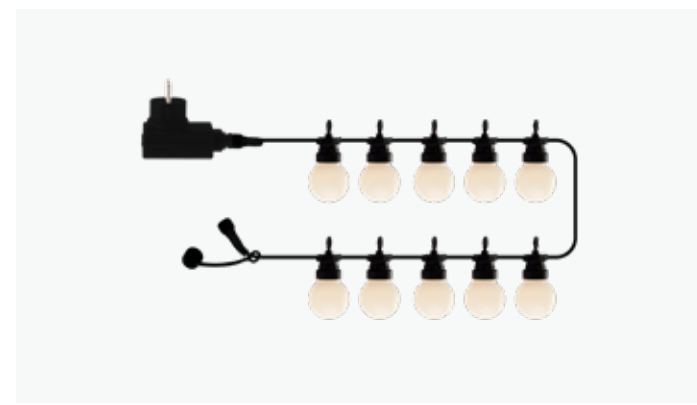

69600 LUCAS START SET
LEDS 10
LED COLOUR Warm White
BULB COLOUR Clear
BULB SIZE 4,5x4,5cm
BULB SPACING 30cm
DIMENSIONS 3m
TECH./INFO 6W/31V/IP44
PACKING 6

69605 LUCAS SUPPLEMENT SET
LEDS 10
LED COLOUR Warm White
BULB COLOUR Clear
BULB SIZE 4,5x4,5cm
BULB SPACING 30cm
DIMENSIONS 3m
PACKING 6