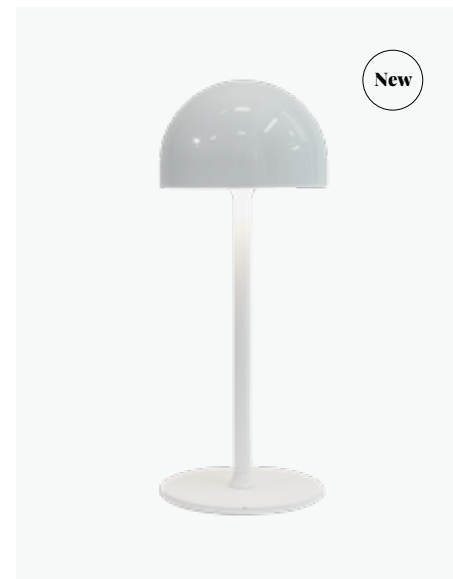

38600 TIM
LEDS 1
LED COLOUR Warm White
COLOUR White
DIMENSIONS Ø11,5xH30cm
TECH./INFO USB-A to USB-C/Rechargeable
PACKING 4