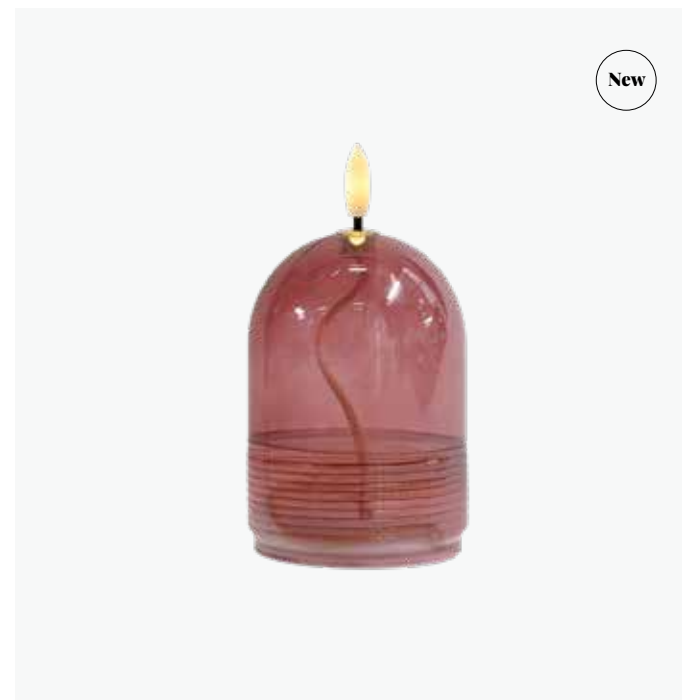

Dea is a combination of a vintage oil lamp and a modern LED light. Dea keeps the aesthetic of the oil lamp without the safety hazard or harmful indoor air pollution that comes with it. The oil imitation is made of silicone, and flame is replaced with a 3D-LED flame that emits a pulsating light.