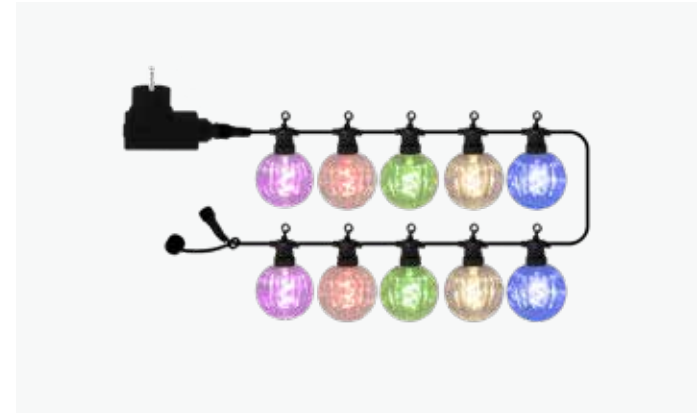

69760 LUKE START SET
LEDS 10
LED COLOUR Multi
BULB COLOUR Clear
BULB SIZE 7,5x7,5cm
BULB SPACING 50cm
DIMENSIONS 5m
TECH./INFO 12W/24V/IP44
PACKING 6