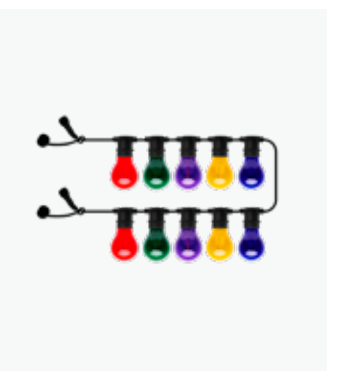

69520 TOBIAS SUPPLEMENT SET
LEDS 10
LED COLOUR Warm White
BULB COLOUR Multi
BULB SIZE 7x5,5cm
BULB SPACING 45cm
DIMENSIONS 4,5m
PACKING 6