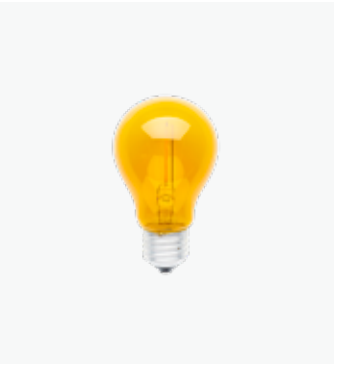

69523 TOBIAS SPAREBULB
LED 1
COLOUR Yellow
PACKING 1