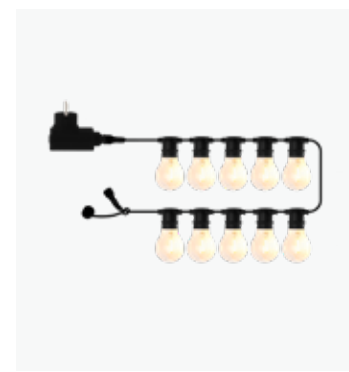

69745 LUKE EXTENSION CORD
COLOUR Black
DIMENSIONS 5m
PACKING 10

74400 LUKE TRANSFORMER
COLOUR Black
TECH./INFO 12W/24V/IP44
PACKING 1

NOTE only start sets come with lead wire

Tobias

Tobias is a decorative light must-have at any garden party to create magical moments. Start sets can be extended to a maximum of 100 bulbs using the supplement sets. The bulbs can be replaced if broken or if a different colour is desired on the string.