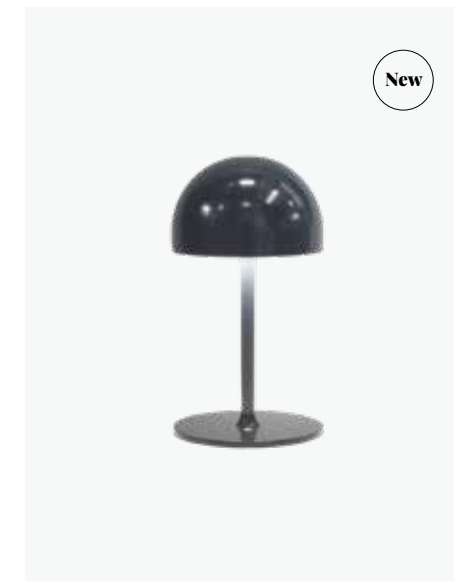

38626 TIM
LEDS 1
LED COLOUR Warm White
COLOUR Dark Gray
DIMENSIONS Ø11,5xH22cm
TECH./INFO USB-A to USB-C/Rechargeable
PACKING 4