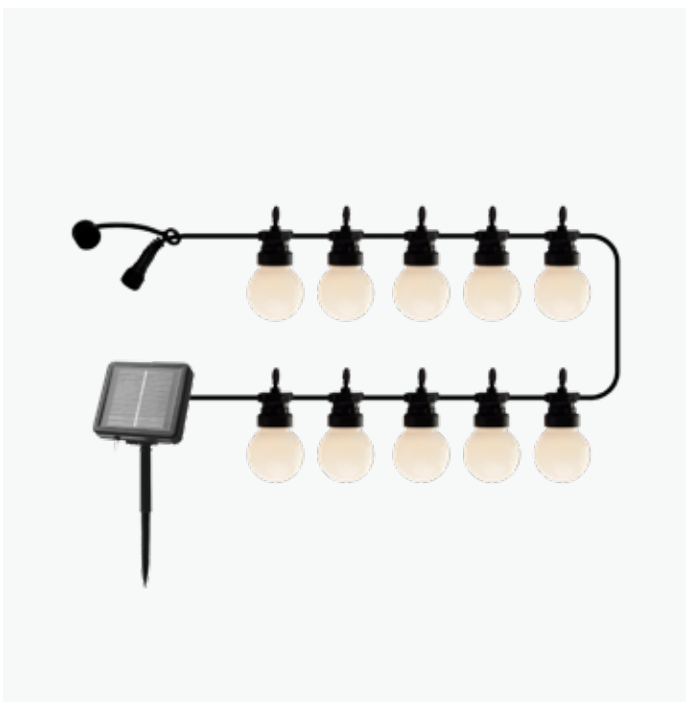

69611 LUCAS SOLAR START SET

LEDS	10	BULB SPACING	30cm
LED COLOUR	Warm White	DIMENSIONS	3m
BULB COLOUR	Frosted	TECH./INFO	Solar/Repl. Battery/IP44
BULB SIZE	4,5x4,5cm	PACKING	6