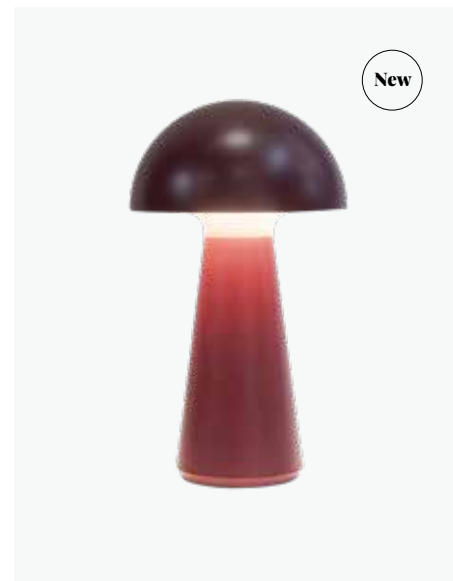

38520 SAM
LEDS 1
LED COLOUR Warm White
COLOUR Bordeaux
DIMENSIONS Ø16xH28cm
TECH./INFO USB-A to USB micro/Rechargeable
PACKING 4