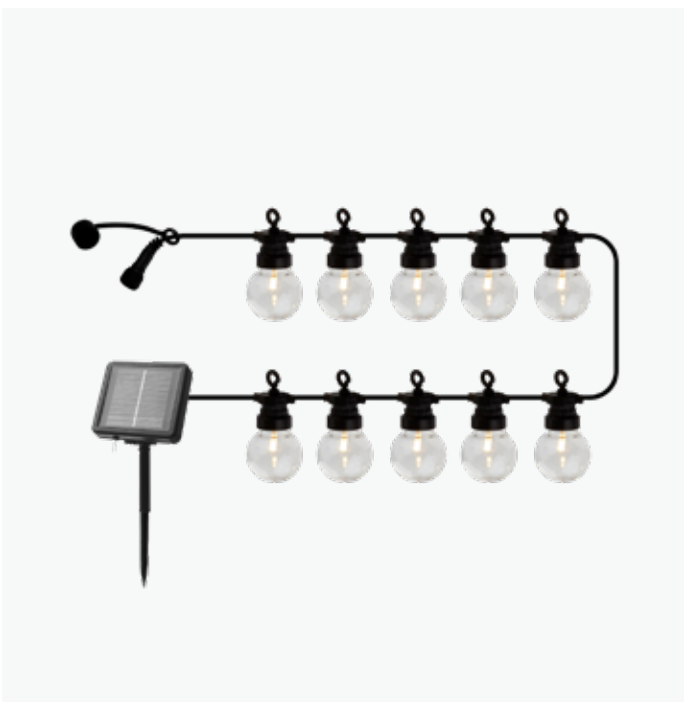

Lucas

Lucas will add a festive summer atmosphere to your terrace or garden, all the while being environmentally friendly. Start sets can be extended with the non-solar Lucas supplement sets. Note the set can be extended to a maximum of 30 bulbs, including the start set.

69601 LUCAS SOLAR START SET

LEDS	10	BULB SPACING	30cm
LED COLOUR	Warm White	DIMENSIONS	3m
BULB COLOUR	Clear	TECH./INFO	Solar/Repl. Battery/IP44
BULB SIZE	4,5x4,5cm	PACKING	6