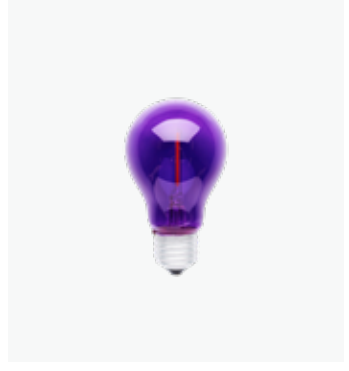

69526 TOBIAS SPAREBULB
LED 1
COLOUR Purple
PACKING 1