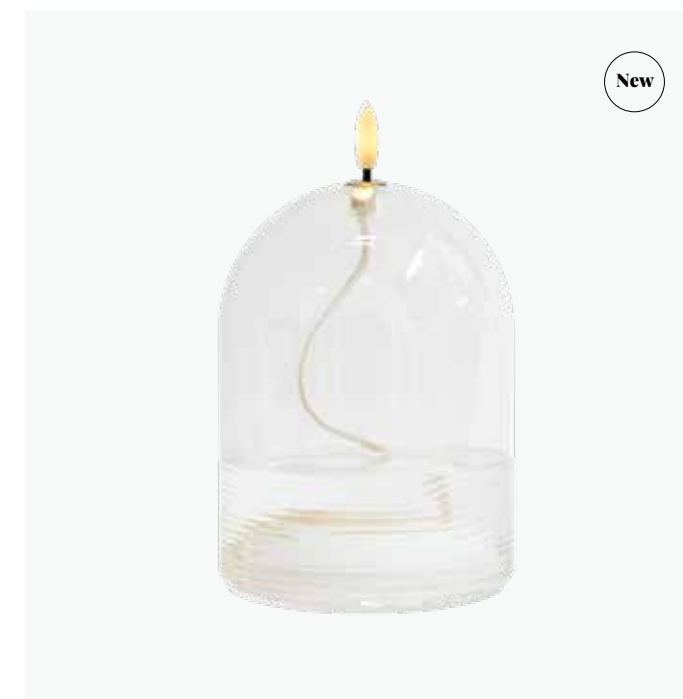

New

39402 DEA RECHARGEABLE

LEDS	1	DIMENSIONS	Ø11xH15cm
COLOUR	Clear Glass	TECH./INFO	Rechargeable
CORD	Beige	PACKING	4