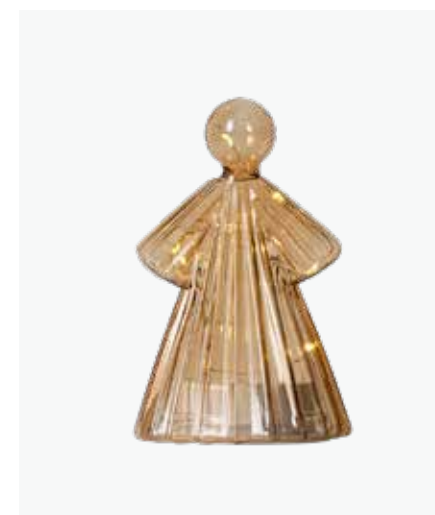

37623 ALBERTE ANGEL

LEDS 10
COLOUR Amber
DIMENSIONS Ø9,5xH14cm
TECH./INFO 3xAAA
PACKING 6