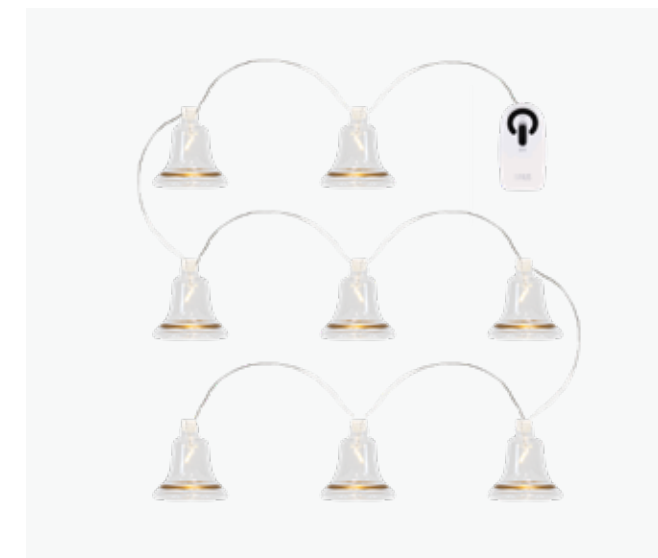

56441 TIFFANY BELL GARLAND

LEDS 8
COLOUR Clear/Gold
LED SPACING 15cm
DIMENSIONS 1,05m + 25cm
TECH./INFO 2xAA
PACKING 6