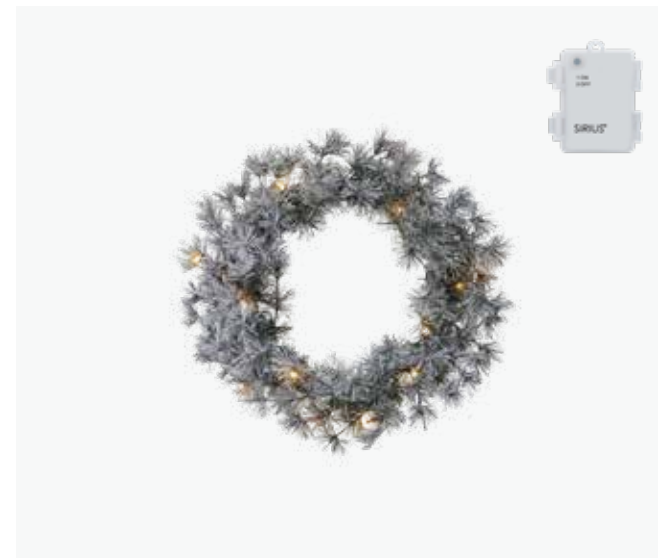

51688 ALFI WREATH

LEDS 15
COLOUR Green/Snowy
DIMENSIONS Ø45cm
TECH./INFO 3xAA/IP44
PACKING 4