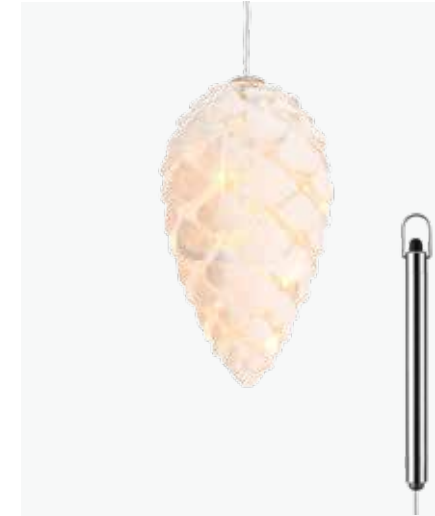

56565 CELINA CONE

LEDS 16
COLOUR White/Clear
DIMENSIONS H12cm
TECH./INFO 2xAAA
PACKING 6