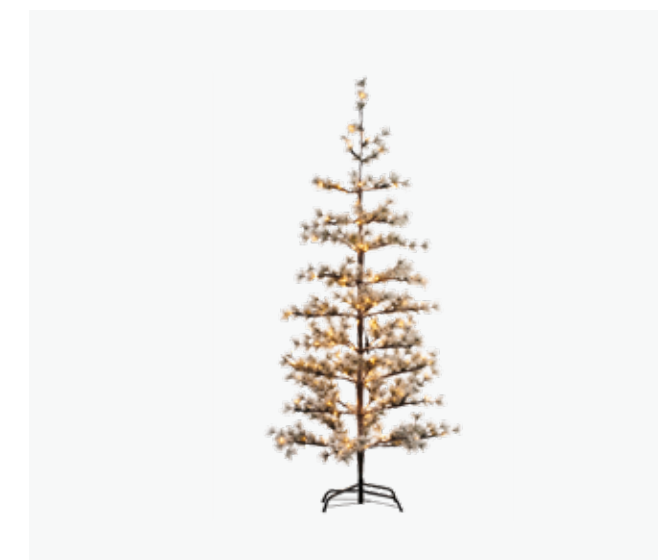

51682 ALFI TREE

LEDS 150
COLOUR Green/Snowy
CORD Green
DIMENSIONS H1,8+3m
TECH./INFO 3,6W/31V/IP20
PACKING 1