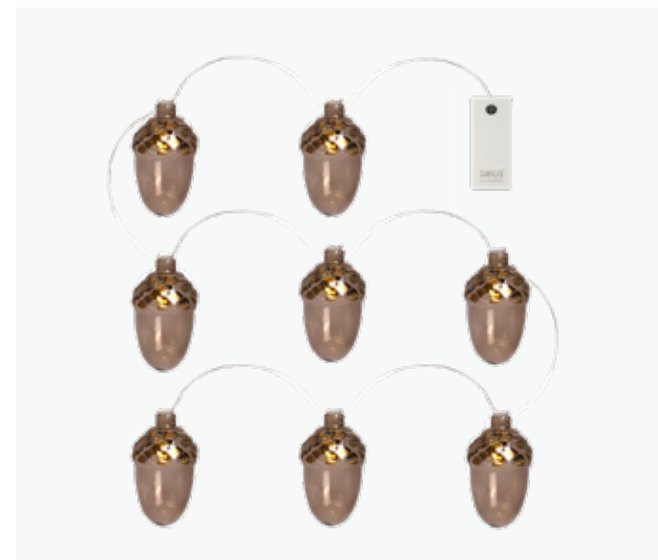

56592 CELINA ACORN GARLAND

LEDS 8
COLOUR Dark Oak/Gold
LED SPACING 10cm
DIMENSIONS 1,05+25cm
TECH./INFO 2XAA
PACKING 6