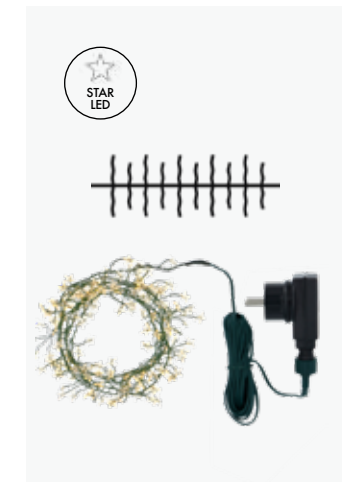

30825 TRILLE CLUSTER

LEDS 160
LED COLOUR Warm White
CORD Green
DIMENSIONS 2+5m
TECH./INFO 3,6W/6V/IP44
PACKING 6