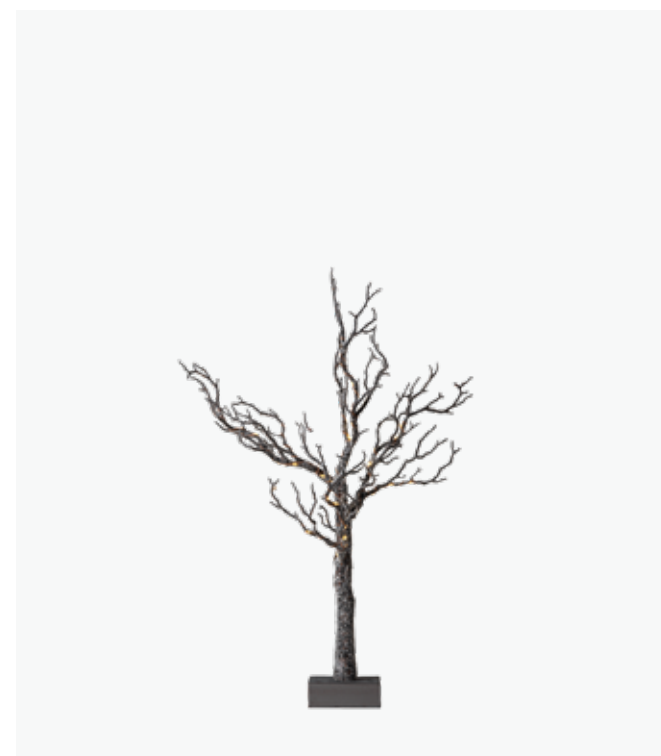

LEDS 180
 CORD Green
 DIMENSIONS H1,9+5m
 TECH./INFO 3,6W/6V/IP44
 PACKING 1

Tora

Bring a touch of elegance and festivity to your Christmas décor with our Tora. Wrapped in LED lights and softly sprinkled in snow, the ornaments instantly add an element of beauty and winter quality to your home.