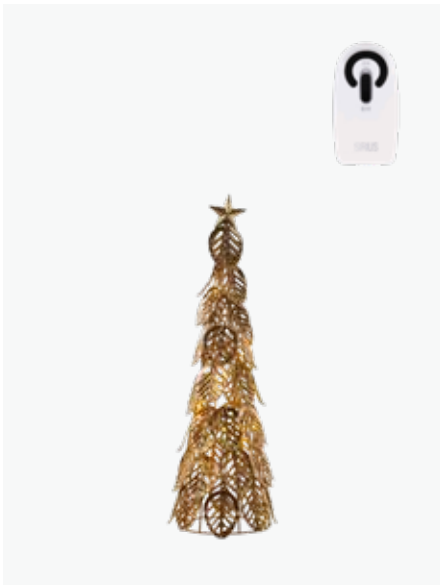

Lene

Look closely - where does the light come from? Lene is the result of a play of light. It lets the light shine through, yet keeps the source of light hidden. Lene is made of metal and will reflect beautifully against a wall, adding some glow and wonder to your home.

51660 LENE STAR

LEDS 20
 COLOUR Gold
 DIMENSIONS Ø33cm
 TECH./INFO 2xAAA
 PACKING 4

51661 LENE STAR

LEDS 20
 COLOUR Silver
 DIMENSIONS Ø33cm
 TECH./INFO 2xAAA
 PACKING 4

Kirstine

Kirstine will add a spark of Christmas to your holiday décor. The LED lights hidden inside the ornament shines through to add an extra touch of glamor and cozy atmosphere.