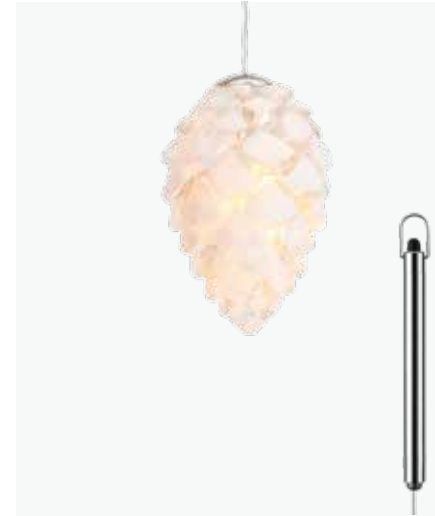

56550 CELINA CONE

LEDS 10
COLOUR White/Clear
DIMENSIONS H8cm
TECH./INFO 2xAAA
PACKING 8