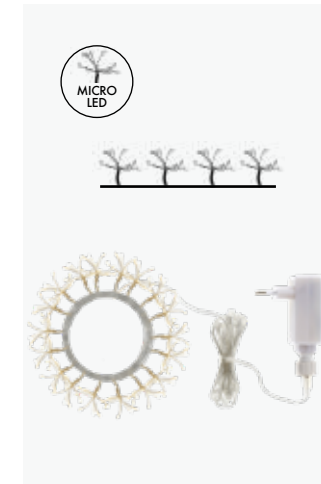

Fairy Lights

String lights for every decorative purposes. You can personalize the string light to match the Christmas season by simply adding the decorations of your choice.

30916 NOVA

LEDS 192
LED COLOUR Warm White
CORD Silver
DIMENSIONS 2,4+3m
TECH./INFO 3,9W/6,5V/IP20
PACKING 6