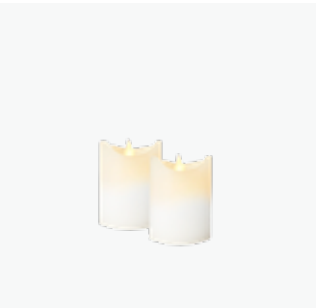

80001 SARA 2 PCS SET

LEDS 2x1
COLOUR White
DIMENSIONS Ø5xH6,5cm
TECH./INFO 2x(2xCR2032)
PACKING 10