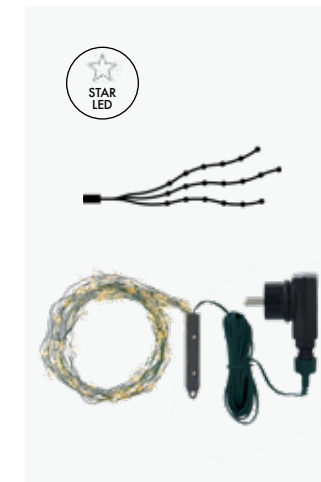

30734 TRILLE

LEDS 125
LED COLOUR Warm White
CORD Green
LEAD WIRE 5m
STRANDS 13
DIMENSIONS 0,45m to 1m
TECH./INFO 2,7W/4,5V/IP44
PACKING 6