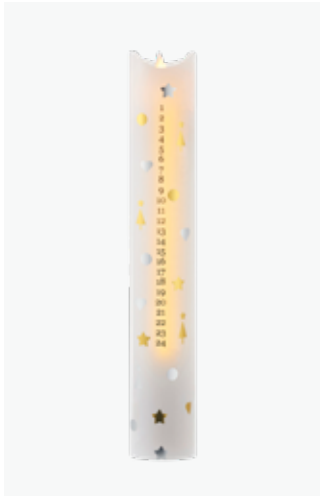

24007 SARA CHRISTMAS CALENDAR CANDLE

LEDS 25
COLOUR Icons/White
DIMENSIONS Ø4,8xH29,8cm
TECH./INFO 2xAA
PACKING 6