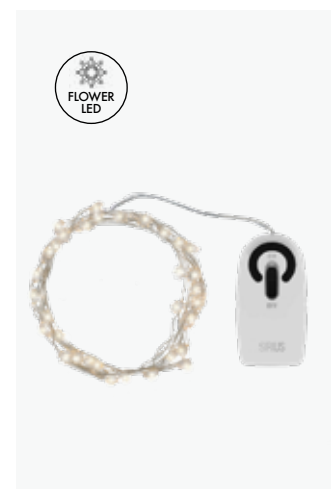

30737 SILKE
LEDS 40
LED COLOUR Warm White
CORD Silver
LED SPACING 10cm
DIMENSIONS 3,9m + 30cm
TECH./INFO 2xAA
PACKING 10