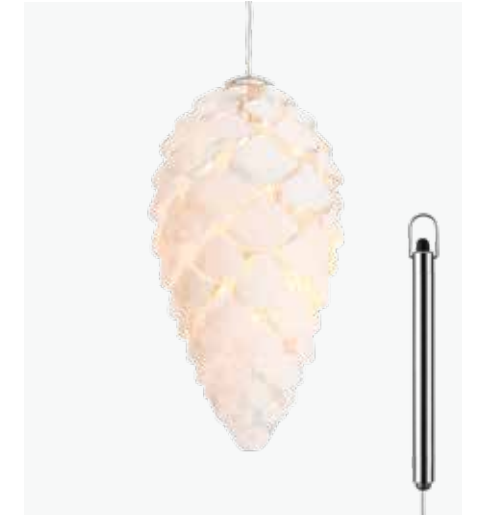

56555 CELINA CONE

LEDS 20
COLOUR White/Clear
DIMENSIONS H15cm
TECH./INFO 2xAAA
PACKING 6