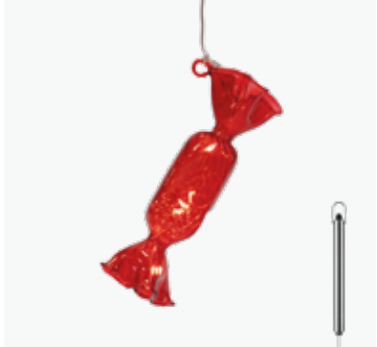

68357 MILLIE GARLAND

LEDS 8
 COLOUR Dark Oak
 LED SPACING 10cm
 DIMENSIONS 1,2m + 25cm
 TECH./INFO 2xAA
 PACKING 6

Hannah

Hannah is our collection of sweets bursting with Christmas flavour. Inspired by the traditional candy cane this decoration is made in mouth blown glass with delicate little lights inside giving the playful decoration an extra spark.