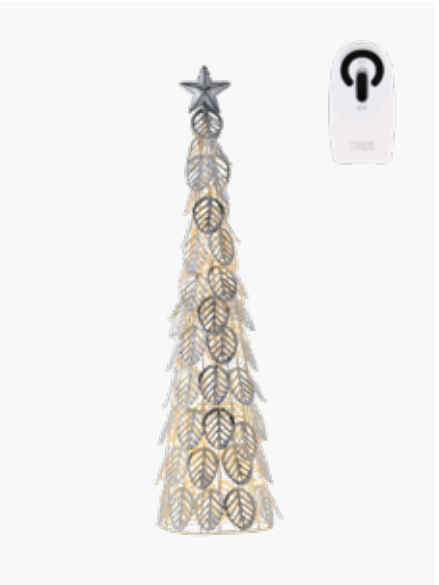

60135 KIRSTINE TREE

LEDS 25
COLOUR Silver
DIMENSIONS H63,5+25cm
TECH./INFO 2xAA
PACKING 4