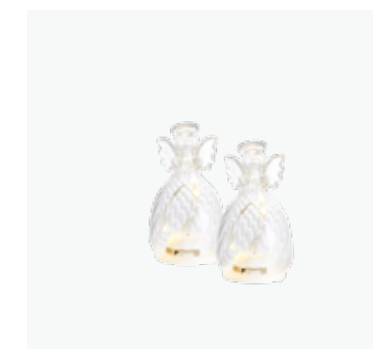

64025 WAVE ANGEL 2 PCS SET

LEDS 2x3
COLOUR Clear
DIMENSIONS H9,5cm
TECH./INFO 2x(1xCR2032)
PACKING 6