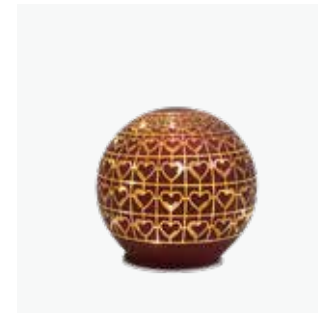

New

Snow Globe

Get in the Christmas spirit with these collectible snow globes. Add a whimsical winter wonderland feel to your home with snow whirling around Santa, Cilja or Capella. The Snow Globes series have a built-in motor so the snow swirls around in the glass when turned on. Choose to either connect the DC plug to a socket or insert batteries for a wireless option.

LEDS 1
COLOUR White
DIMENSIONS Ø10xH14,5cm
TECH./INFO 3xAA/USB
PACKING 6

Frida

In Denmark we say that Christmas is the celebration of love – hjerternes fest. This was the inspiration for the Frida glass decorations, where little hearts are lit up with a beautiful gold reflection. Perfect for a cozy Christmas setting.