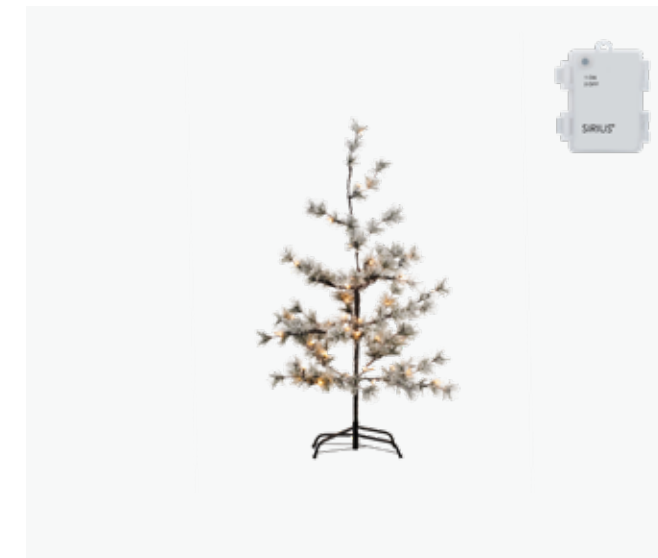

Alfi

Alfi is a snowy larch tree that will instantly brighten up your home with a modern and Nordic Christmas look.

51688 ALFI WREATH

LEDS 15
COLOUR Green/Snowy
DIMENSIONS Ø45cm
TECH./INFO 3xAA/IP44
PACKING 4