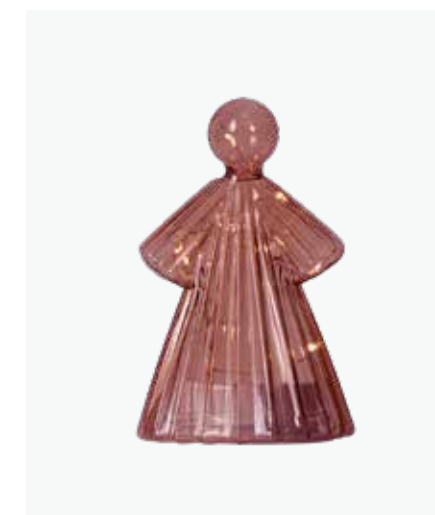

37626 ALBERTE ANGEL

LEDS 10
COLOUR Bordeaux
DIMENSIONS Ø9,5xH14cm
TECH./INFO 3xAAA
PACKING 6