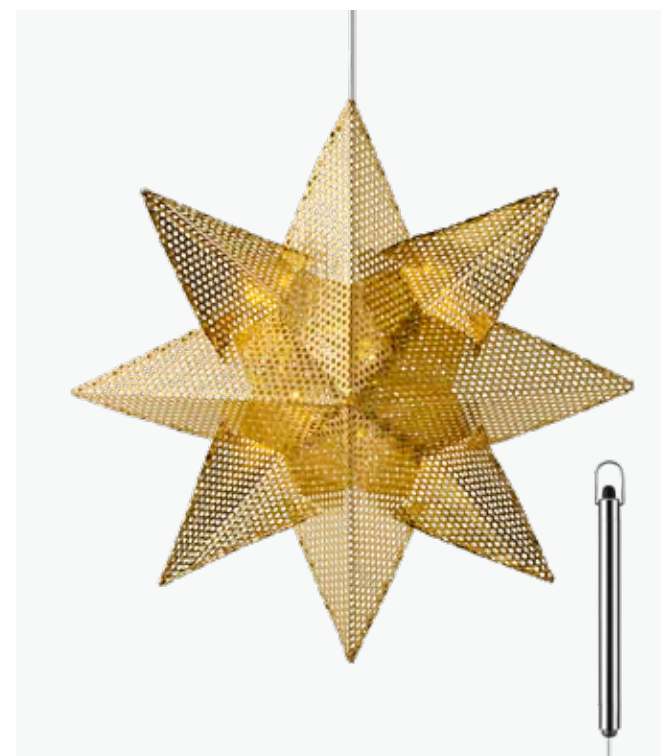

Lene

Look closely - where does the light come from? Lene is the result of a play of light. It lets the light shine through, yet keeps the source of light hidden. Lene is made of metal and will reflect beautifully against a wall, adding some glow and wonder to your home.